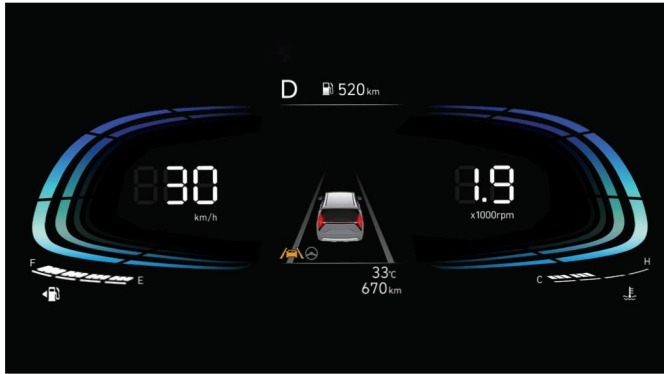

The star of innovation.

Experience convenience at your fingertips with the innovative technology provided by the Hyundai STARGAZER. The 8" Display Audio with smartphone connectivity, wireless smartphone charger, and other advanced features offer comfort and easiness for your trip with your family.

4.2" TFT Color + Full Segment LCD Cluster