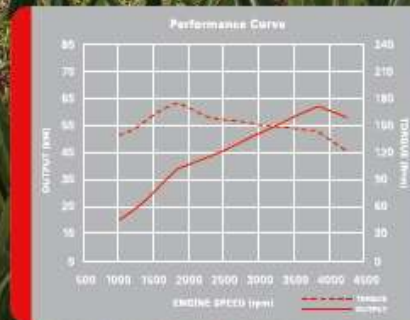

FUEL & EFFICIENCY

EFFICIENCY
ISUZU AJA1-L engine boasts excellent fuel efficiency without compromising engine output.

SAFETY

SAFETY
Restrained and protect driver and passengers during a collision.

VISIBILITY