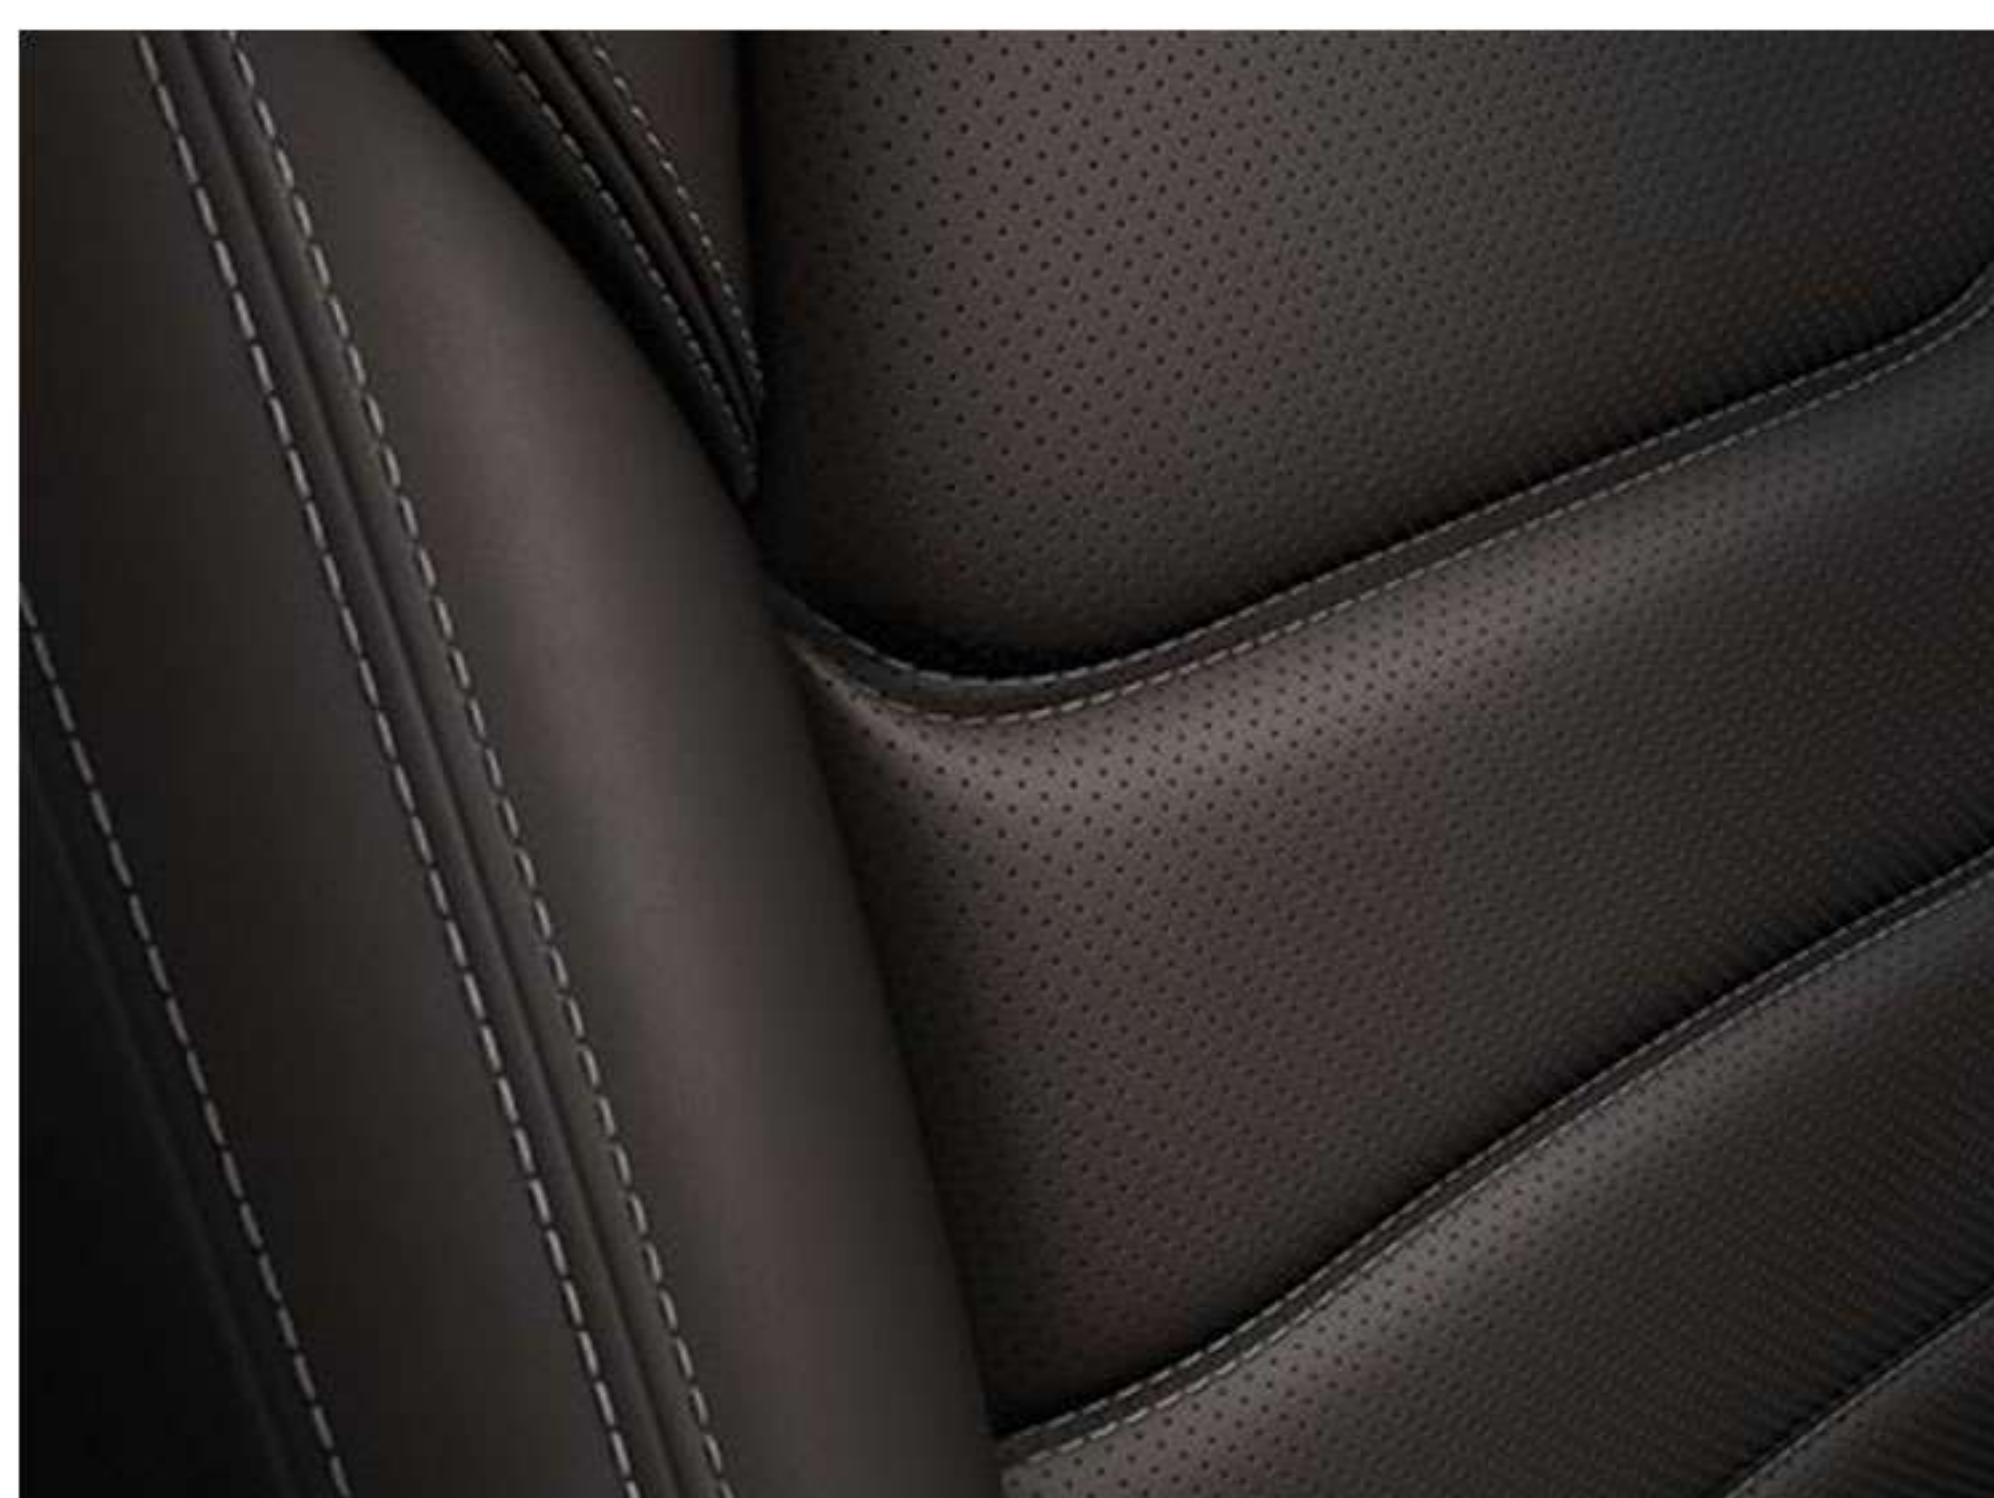

Brown Nappa Leather